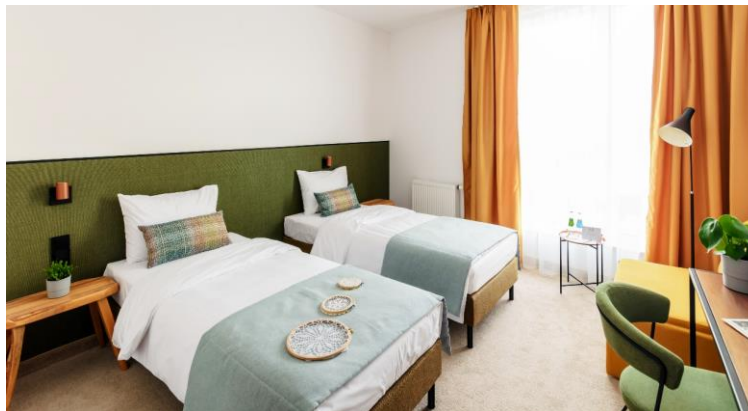

ARCHE
HOTEL

ARCHE HOTEL LUBLIN

LUBLIN

FACILITIES:

- Breakfast included
- Free high-speed WIFI
- Air conditioning
- Kitchenettes in selected rooms
- TV
- Parking
- Pets allowed
- Bicycle rental
- Aquapark 500 m
- Old Town 900 m