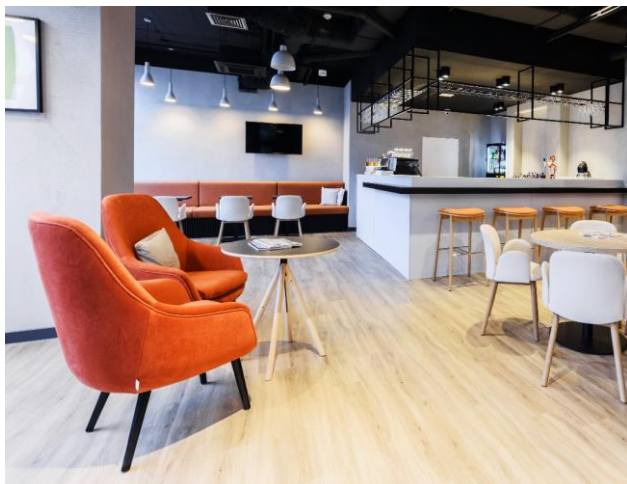

ARCHE
HOTEL

ARCHE HOTEL LUBLIN

LUBLIN

FACILITIES:

- Breakfast included
- Free high-speed WIFI
- Air conditioning
- Kitchenettes in selected rooms
- TV
- Parking
- Pets allowed
- Bicycle rental
- Aquapark 500 m
- Old Town 900 m